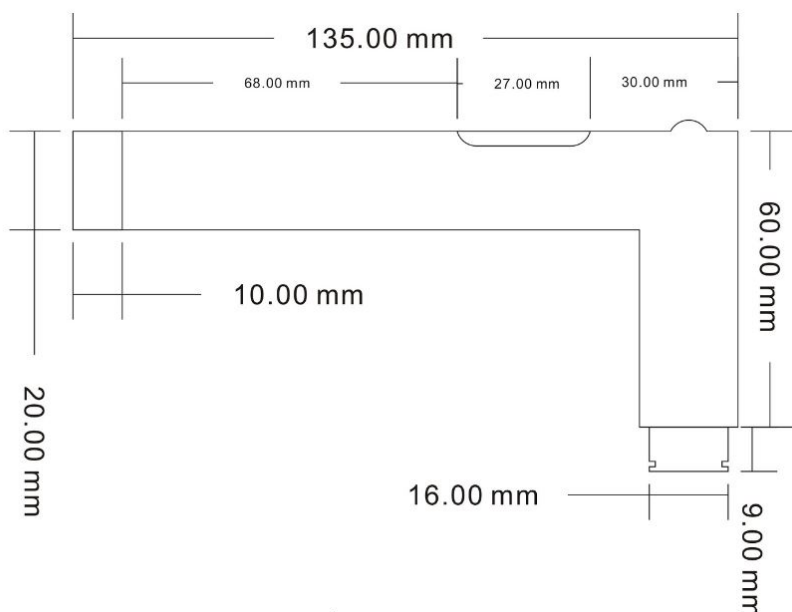

PRODUCT SHEET

Description:

Door Handle "Bright II", Green LED, SS304, 135x60x20mm, With Motion Sensor from up to 1 meter. Lights up for 15 sec., Incl. Handle Rosette W/Cover Plates & Keyhole Rosettes, W/Cover Plates, Incl. Wood Screws & M4 Multisize Screws,, Powered by 2 x AA Batteries (Not Included)

Item number:

27.20.106-0

Units	Box	Carton	HS Code	Barcode
Pair		10	8302411000	 5704866483537

MOTION DETECTION SENSOR

SISO A/S

Mileparken 11
DK-2740 Skovlunde
Denmark
VAT: DK 24786013

Phone +45 45 830 900

www.siso.dk
siso@siso.dk